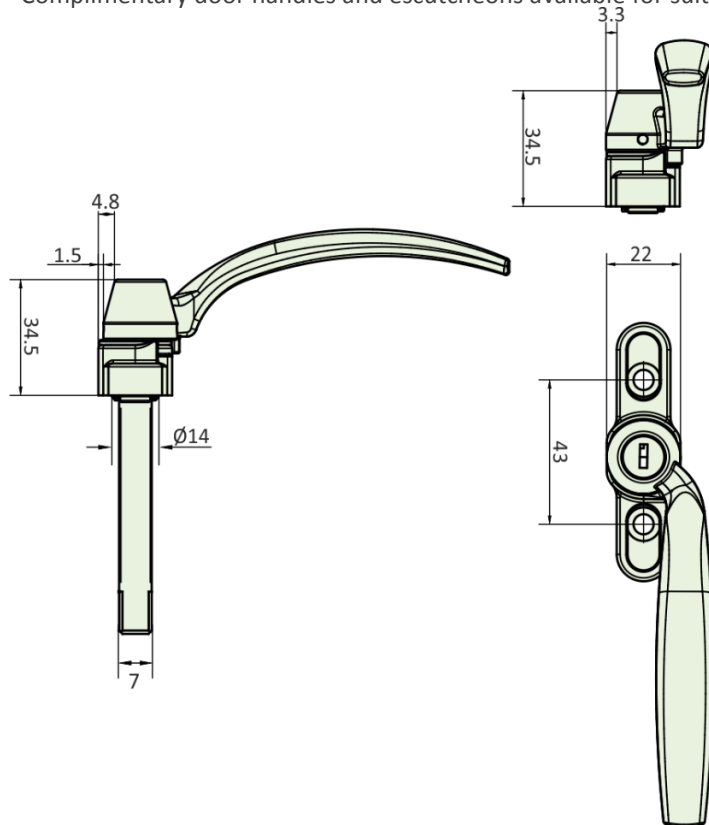

## PRODUCT FEATURES & TECHNICAL INFORMATION

- For windows which use a concealed espagnolette 7mm gearbox rail system
- Replicates the appearance of a traditional cockspur handle with an offset mechanism
- Screw cover caps are supplied for a contemporary look
- Suitable for M5 countersunk fixing screws
- Available in several finishes or matching RAL finish on request
- Complimentary B375 design pegstay available in 2 sizes
- Complimentary door handles and escutcheons available for suited look

### SQOT918 Off Set Espag Spindle Arched Classic Handle

SQOT918K07- Key Locking

Steel Window Fittings / Window Handles /SQOT918

Dimensions